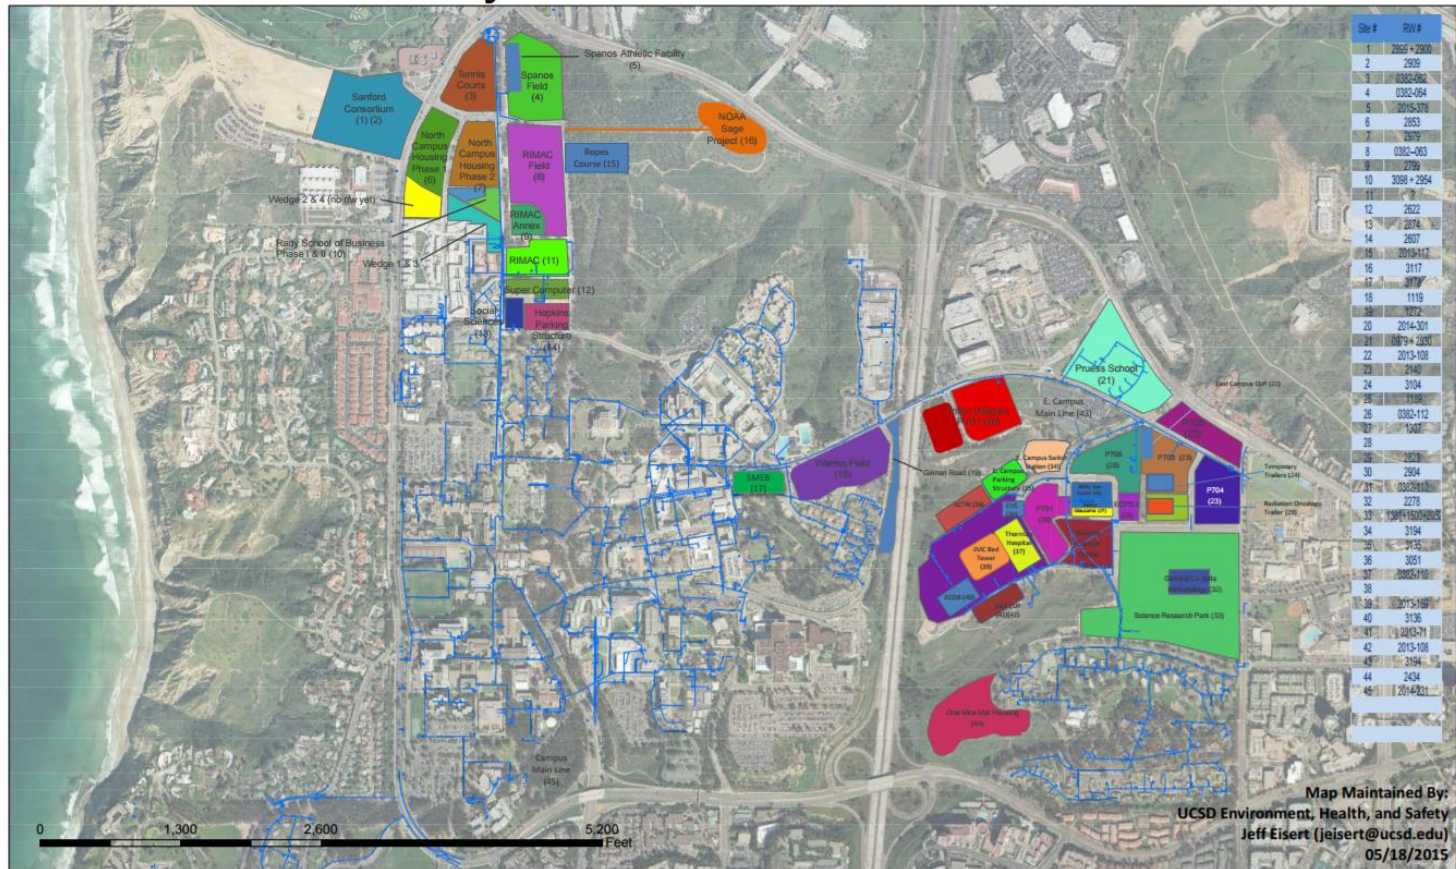

APPLICATIONS AT UCSD

Recycled Water Sites at UCSD

Map Maintained By:
UCSD Environment, Health, and Safety
Jeff Eisert (jeisert@ucsd.edu)
05/18/2015