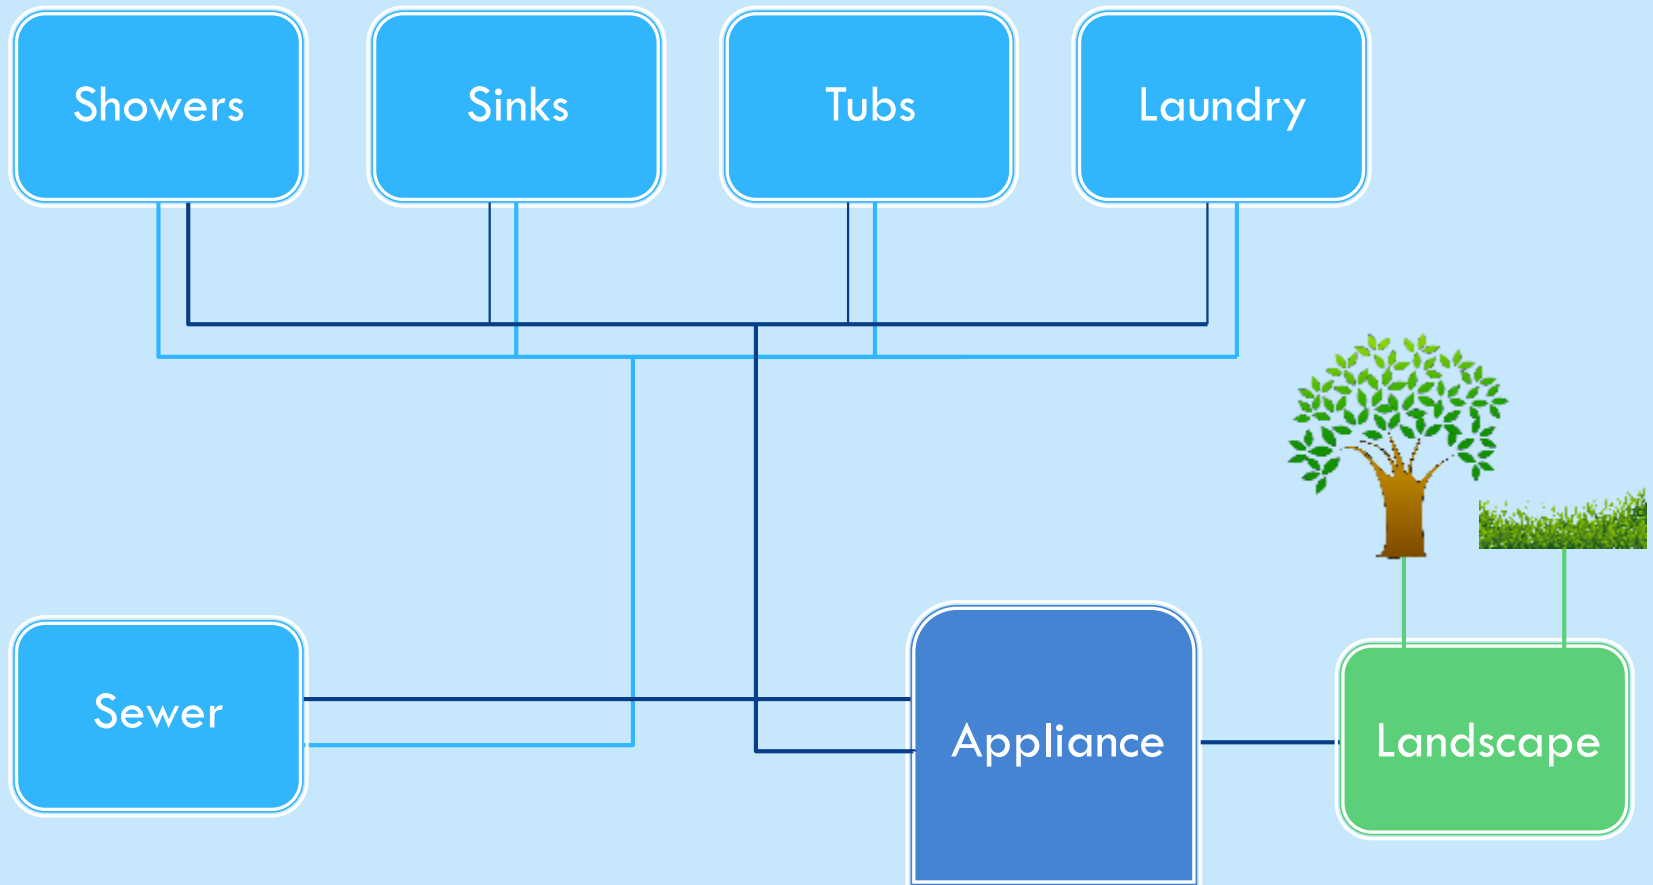

## Benchmarks + initiatives:

20% water reductions by 2020

350K sq ft land conversions

30% reclaimed water use

# APPLICATIONS AT UCSD

# GREYBLE SYSTEM: PART I