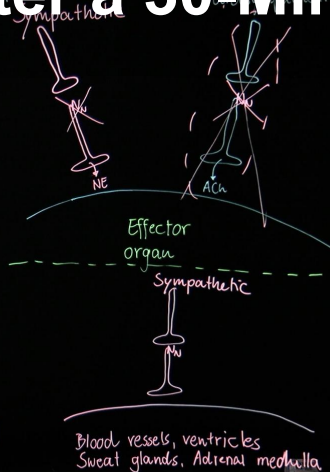

Completely Self-Service

After a 30-Minute Orientation

Ganglionic

Heart
HR
Conduction velocity
Contractility

Blood vessels

Lungs

GI Tract

Smooth

SM internal sphincter

Urinary Tract

Bladder SM

SM internal sphincter

Eye

accomodation for

Sweat glands:

vision

sweating