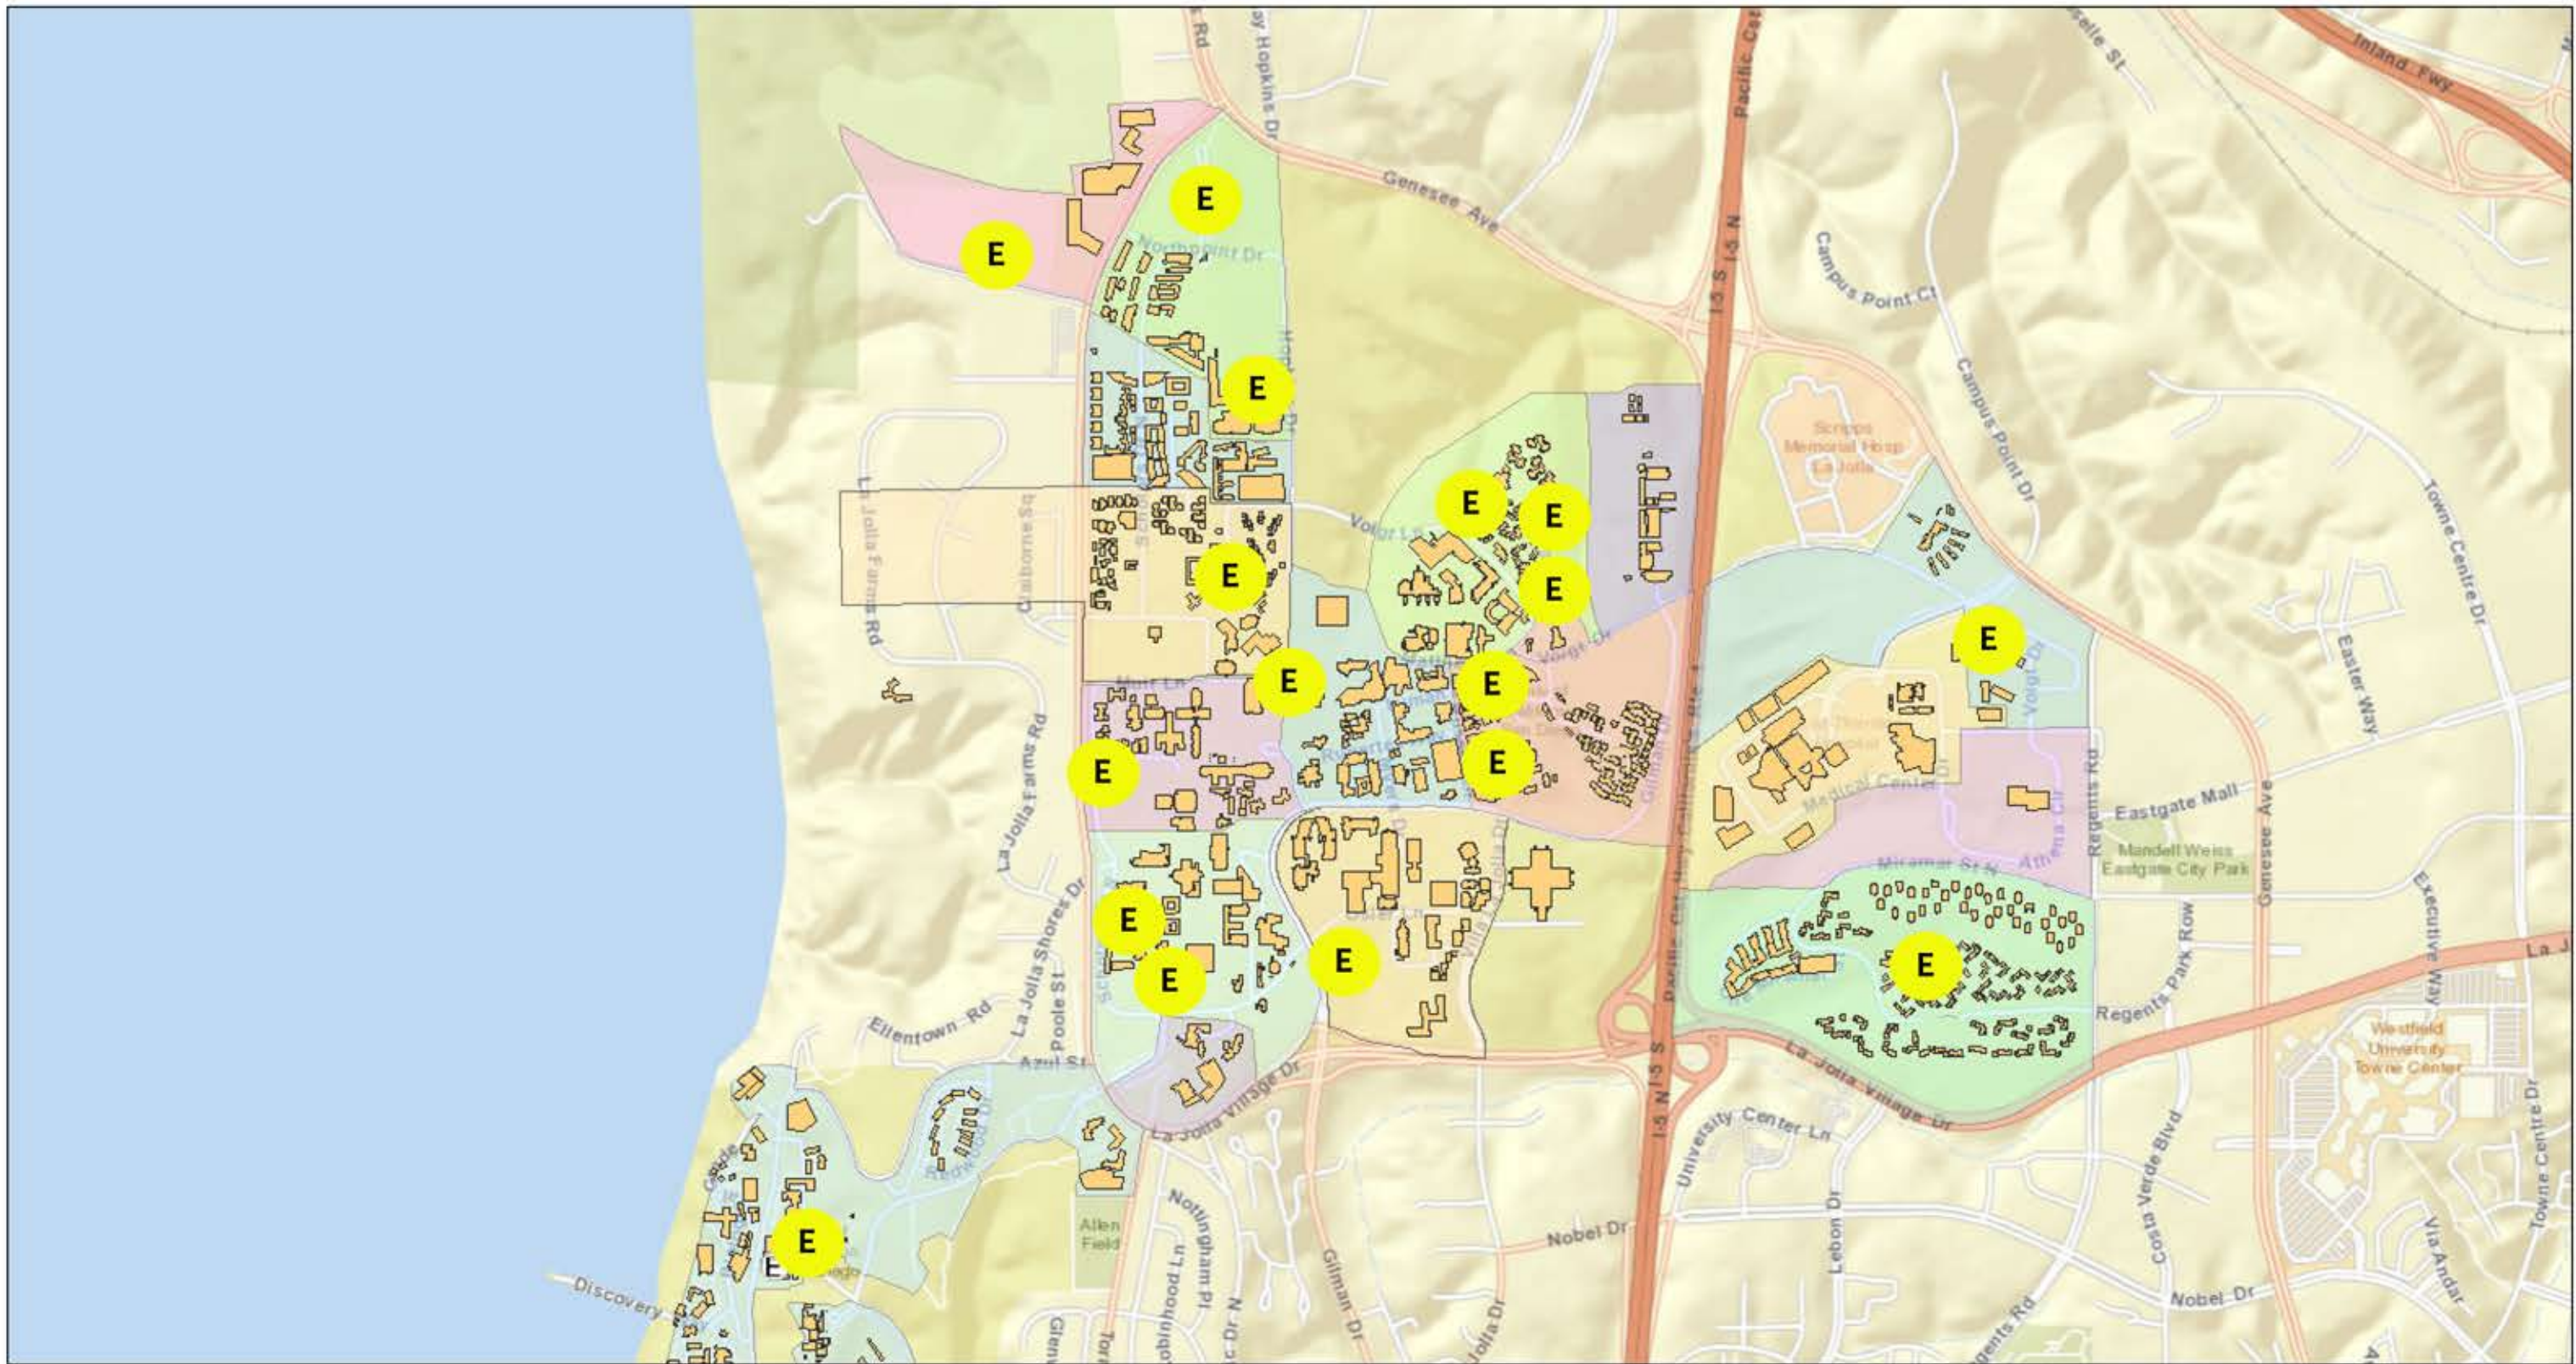

# Emergency Containers

February 11, 2016

<b>Containers</b>	<b>Neighborhoods</b>		
	Campus Services Complex	Muir College	Science Research Park
Buildings	East Campus (Academic/ Recreation)	North Campus	Scripps Institute of Oceanography
	East Campus Health Sciences	North Torrey Pines and Gliderport	Sixth College
	Marshall College	Revelle College	Theatre District
	Mesa Housing	Roosevelt College	University Center
		School of Medicine	Warren College

Sources: Esri, HERE, DeLorme, USGS, Intermap, increment P Corp., NRCAN, Esri Japan, METI, Esri China (Hong Kong), Esri (Thailand), MapmyIndia, © OpenStreetMap contributors, and the GIS User Community