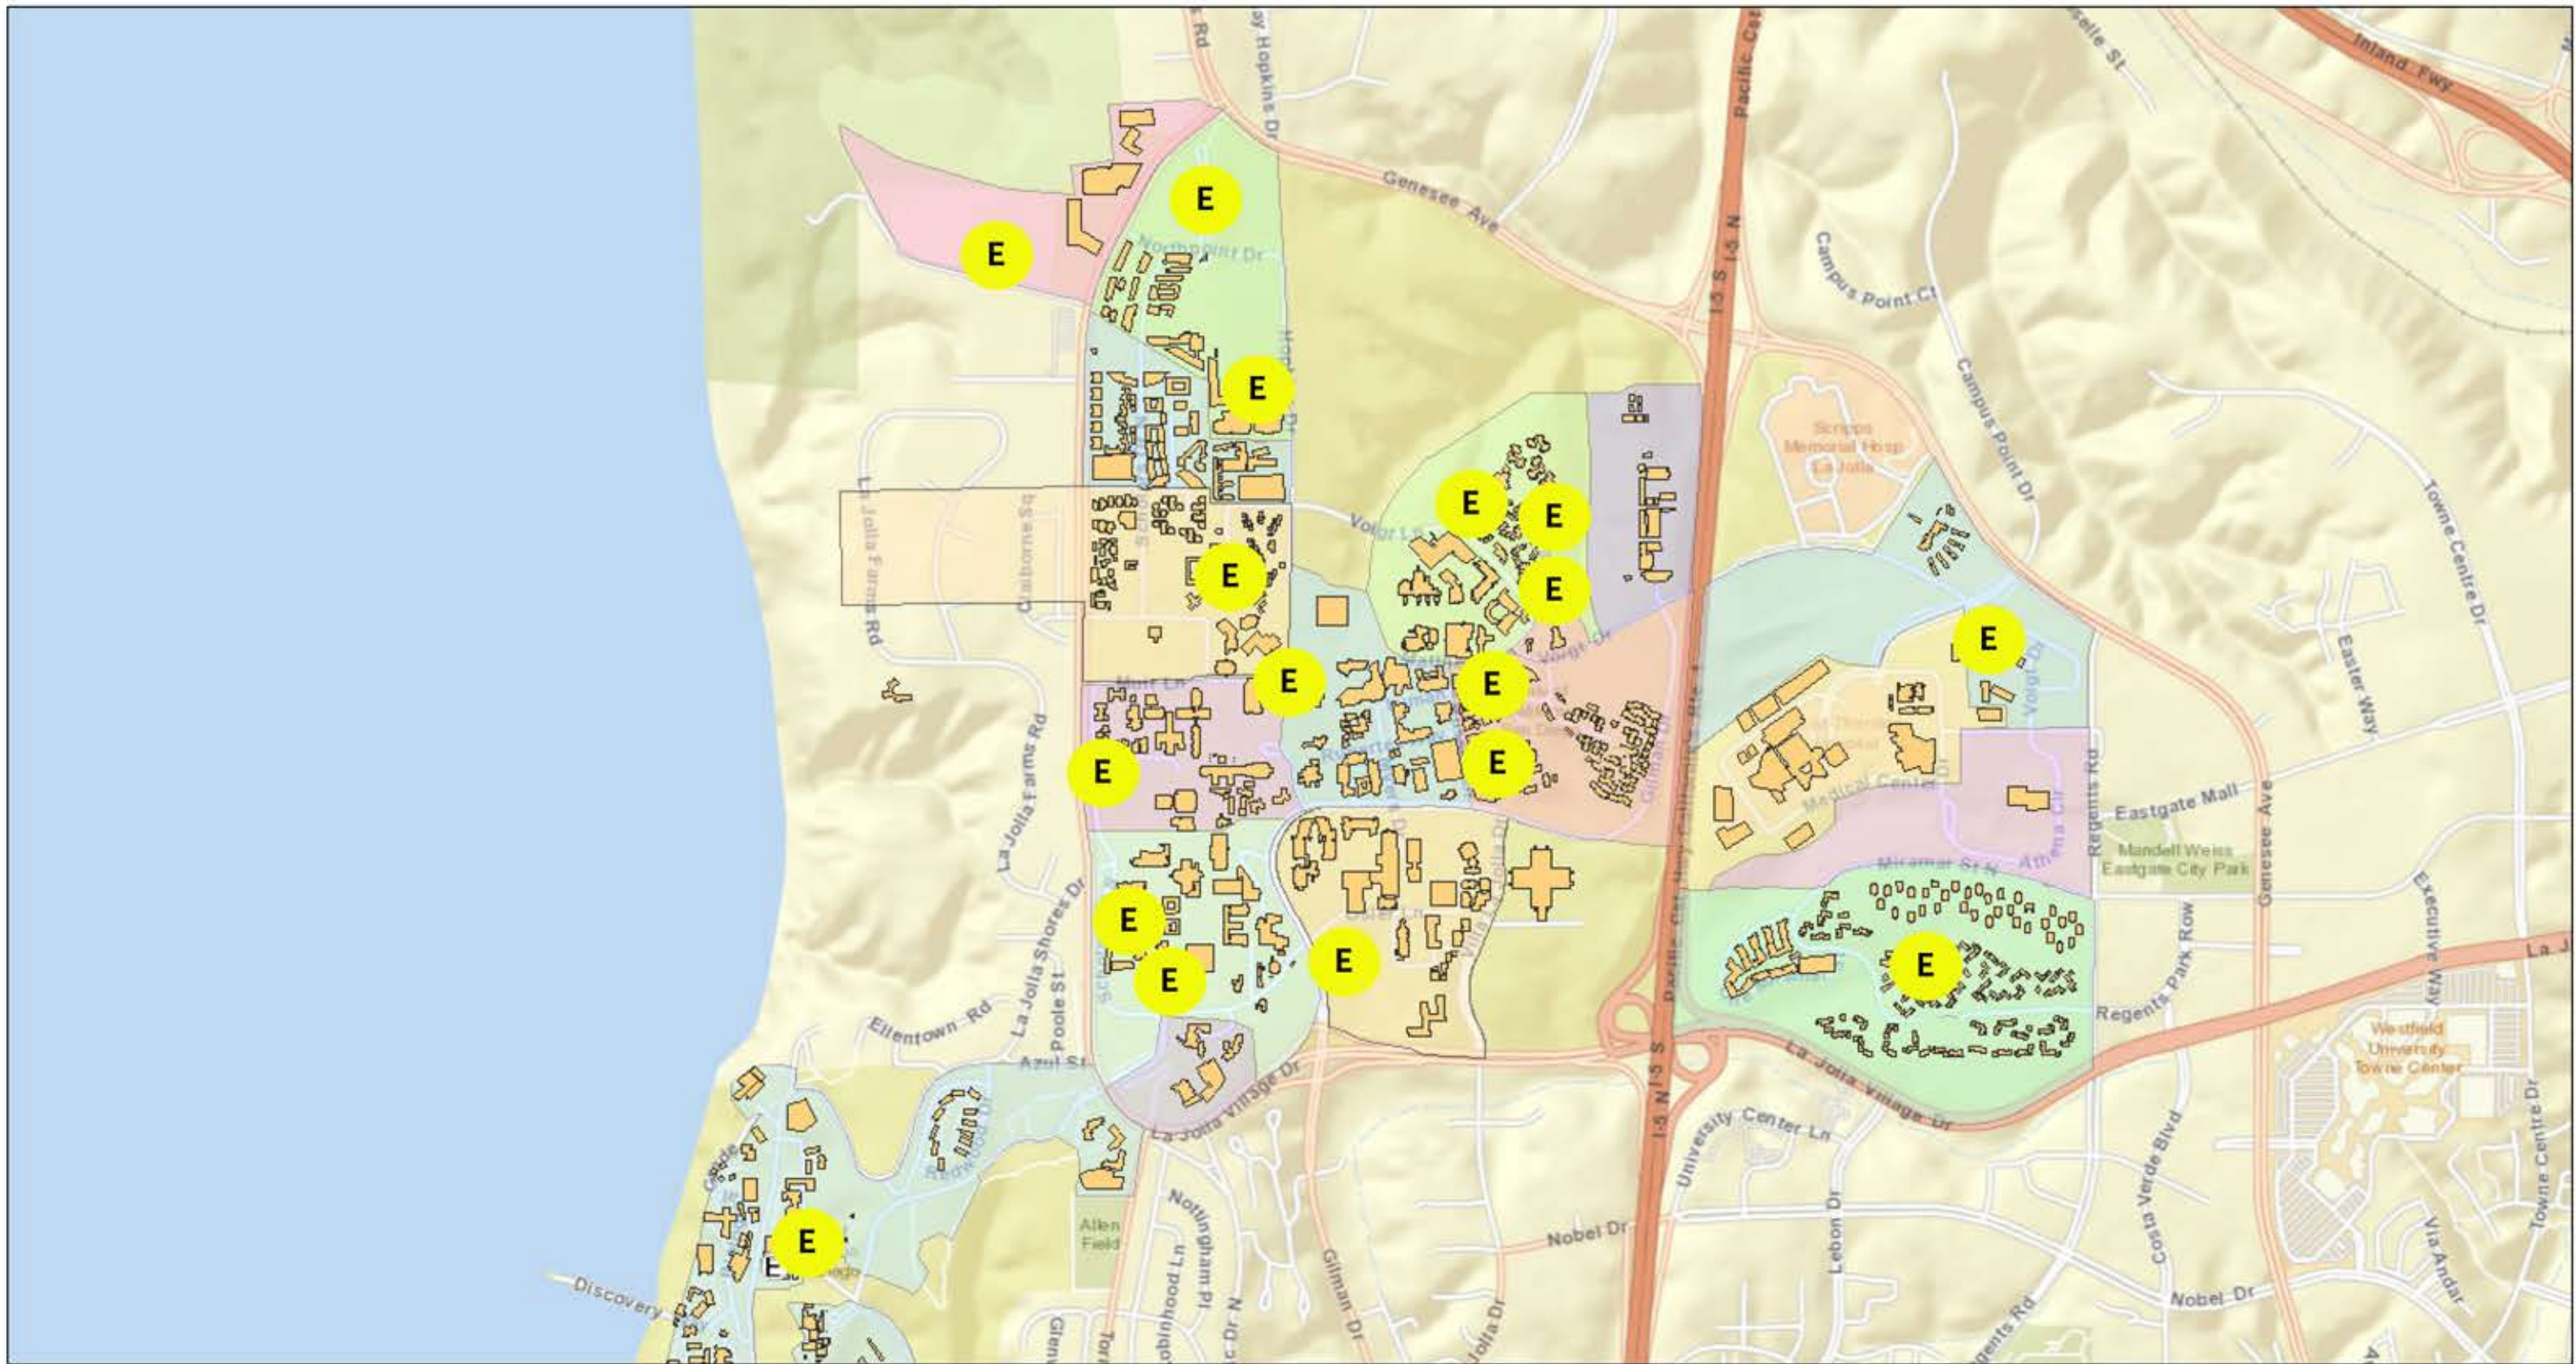

# Emergency Containers

February 11, 2016

**Containers**

**Neighborhoods**

- Campus Services Complex
- East Campus (Academic/ Recreation)
- East Campus Health Sciences
- Marshall College
- Mesa Housing

- Muir College
- North Campus
- North Torrey Pines and Gliderport
- Revelle College
- Roosevelt College
- School of Medicine
- Science Research Park
- Scripps Institute of Oceanography
- Sixth College
- Theatre District
- University Center
- Warren College

1:18,056

Sources: Esri, HERE, DeLorme, USGS, Intermap, increment P Corp., NRCAN, Esri Japan, METI, Esri China (Hong Kong), Esri (Thailand), MapmyIndia, © OpenStreetMap contributors, and the GIS User Community